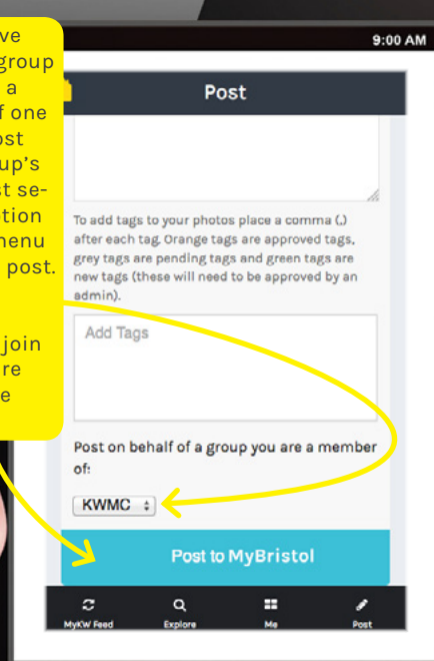

When you've created a group or become a member of one you can post on the group's behalf. Just select the option from the menu before you post.

Post to MyBristol: join in and share what you're doing!

**My Bristol: Inspiring others with what you do**

A place where you can easily share what you're up to with an online network of local people.

Whatever your job, activity or hobby, you can share tips, photos and inspiration with others. You can also join groups and keep up to date with what like-minded people are creating too.

### What can I do with it?

You can easily share photos of the things you're up to within your community - it depends on your interests! You might use it to promote an event, find a new activity or celebrate something you're proud of in your area.